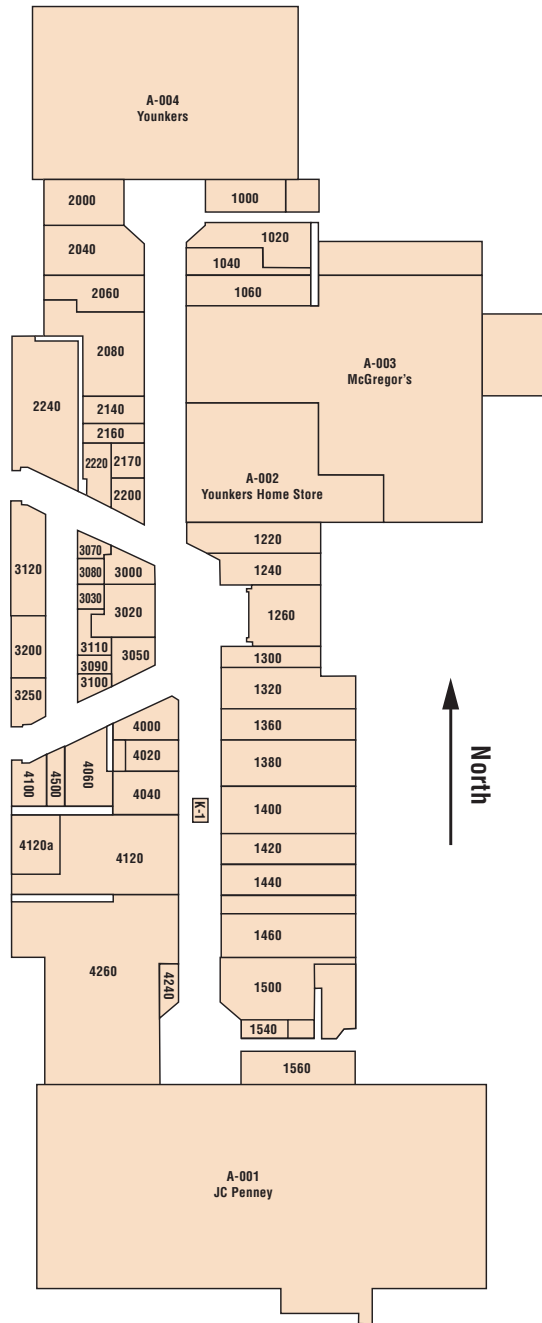

Gear Avenue

North

US Highway 34

- A-001 JC Penney
- A-001 JC Penney Styling Salon
- A-002 Youngkers Home Store
- A-004 Youngkers Salon
- A-003 McGregor's
- A-004 Youngkers
- 1000 Pearle Vision Center
- 1220 Vanity
- 1240 B. Dalton Bookseller
- 1300 Kay Jewelers
- 1320 Shoe Dept.
- 1360 Christopher & Banks
- 1380 The Buckle
- 1400 Hibbett Sports
- 1460 Kirilin's Hallmark
- 1500 fye (for your entertainment)
- 1560 Christian Book & gift Shoppe
- 2000 Melissa's
- 2040 Foot Locker
- 2060 Radio Shack
- 2080 Maurcies
- 2140 Regis Salon
- 2170 General Nutrition Center (GNC)
- 2200 Pacifica West
- 2220 Sears Portrait Studio
- 2240 Rex TV & Appliances
- 3020 Bath & Body Works
- 3030 El Zarape Mexican Restaurant
- 3050 Claire's Boutique
- 3070 Coffee Works
- 3080 Maid Rite
- 3090 Guido's Pizza
- 3100 Munchies
- 3110 China House
- 3120 Diamond Dave's
- 3250 Farmers & Merchants Bank
- 4020 MasterCuts Family Haircutters
- 4040 Tradehome Shoes
- 4060 Aladdin's Castle
- 4100 Ssang's Hair Salon
- 4120 Fashion Bug
- 4120a US Airforce Recruiting Office
- 4120a US Army Recruiting Office
- 4120a US Marine Recruiting Office
- 4260 Mall 8 Theaters
- 4500 Classic Nails & Tanning
- T48 Backslash Wireless
- 1060 L&F Trading Co.
- 1440 Petal Pushers
- 4000 Riddle's Jewelry
- K-1002 That! Wireless Store
- 3200 Wireless Central